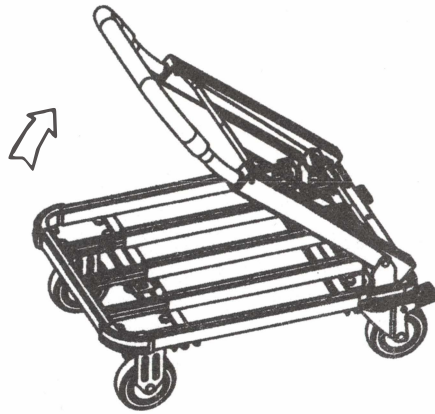

# GRUNDORF 73-001 ROAD-RUNNER CART INSTRUCTIONS

1. OPEN UP THE HANDLE TO THE LIMIT.

2. PULL UP THE HANDLE TO THE LIMIT;  
OPEN SAFETY LOCK, EXTEND PLATFORM,  
AND THEN FIX SAFETY LOCK.

SAFETY LOCK

4. PRESS STEEL PEDAL BY FOOT AND PUSH  
THE HANDLE FORWARD TO FOLD THE CART.

STEEL PEDAL

SAFETY LOCK

3. PUSH PLATFORM BACK TO  
THE LIMIT, FIX SAFETY LOCK.

WHEN FOLDING

WHEN OPENING