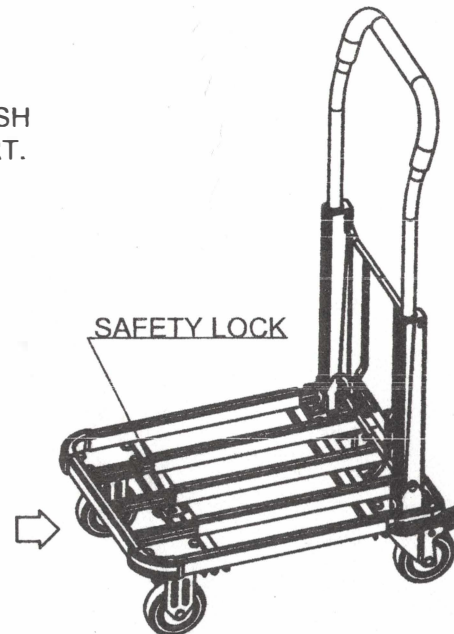

# GRUNDORF 73-001 ROAD-RUNNER CART INSTRUCTIONS

1. OPEN UP THE HANDLE TO THE LIMIT.

2. PULL UP THE HANDLE TO THE LIMIT;  
OPEN SAFETY LOCK, EXTEND PLATFORM,  
AND THEN FIX SAFETY LOCK.

SAFETY LOCK

4. PRESS STEEL PEDAL BY FOOT AND PUSH  
THE HANDLE FORWARD TO FOLD THE CART.

STEEL PEDAL

SAFETY LOCK

3. PUSH PLATFORM BACK TO  
THE LIMIT, FIX SAFETY LOCK.

WHEN FOLDING

WHEN OPENING