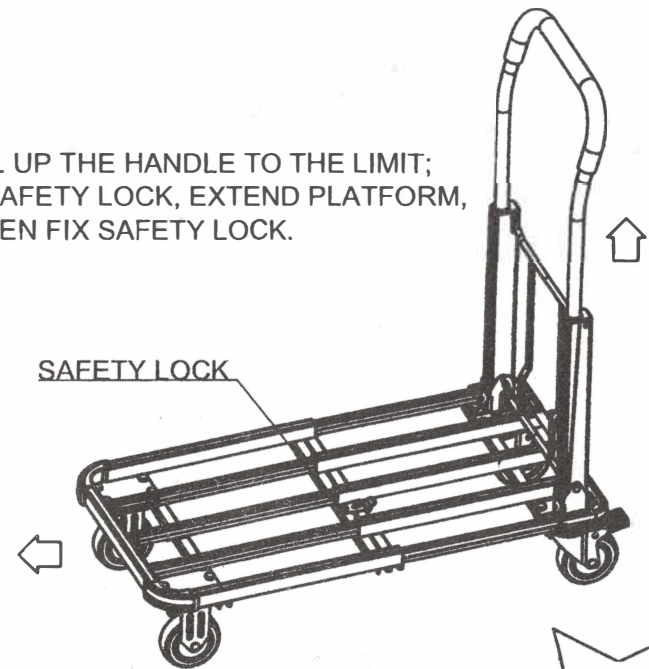

# GRUNDORF 73-001 ROAD-RUNNER CART INSTRUCTIONS

1. OPEN UP THE HANDLE TO THE LIMIT.

2. PULL UP THE HANDLE TO THE LIMIT;  
OPEN SAFETY LOCK, EXTEND PLATFORM,  
AND THEN FIX SAFETY LOCK.

SAFETY LOCK

4. PRESS STEEL PEDAL BY FOOT AND PUSH  
THE HANDLE FORWARD TO FOLD THE CART.

STEEL PEDAL

SAFETY LOCK

3. PUSH PLATFORM BACK TO  
THE LIMIT, FIX SAFETY LOCK.

WHEN FOLDING

WHEN OPENING