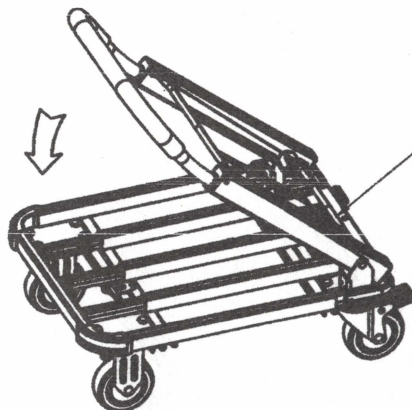

# GRUNDORF 73-001 ROAD-RUNNER CART INSTRUCTIONS

1. OPEN UP THE HANDLE TO THE LIMIT.

2. PULL UP THE HANDLE TO THE LIMIT;  
OPEN SAFETY LOCK, EXTEND PLATFORM,  
AND THEN FIX SAFETY LOCK.

SAFETY LOCK

4. PRESS STEEL PEDAL BY FOOT AND PUSH  
THE HANDLE FORWARD TO FOLD THE CART.

STEEL PEDAL

SAFETY LOCK

3. PUSH PLATFORM BACK TO  
THE LIMIT, FIX SAFETY LOCK.

WHEN FOLDING

WHEN OPENING